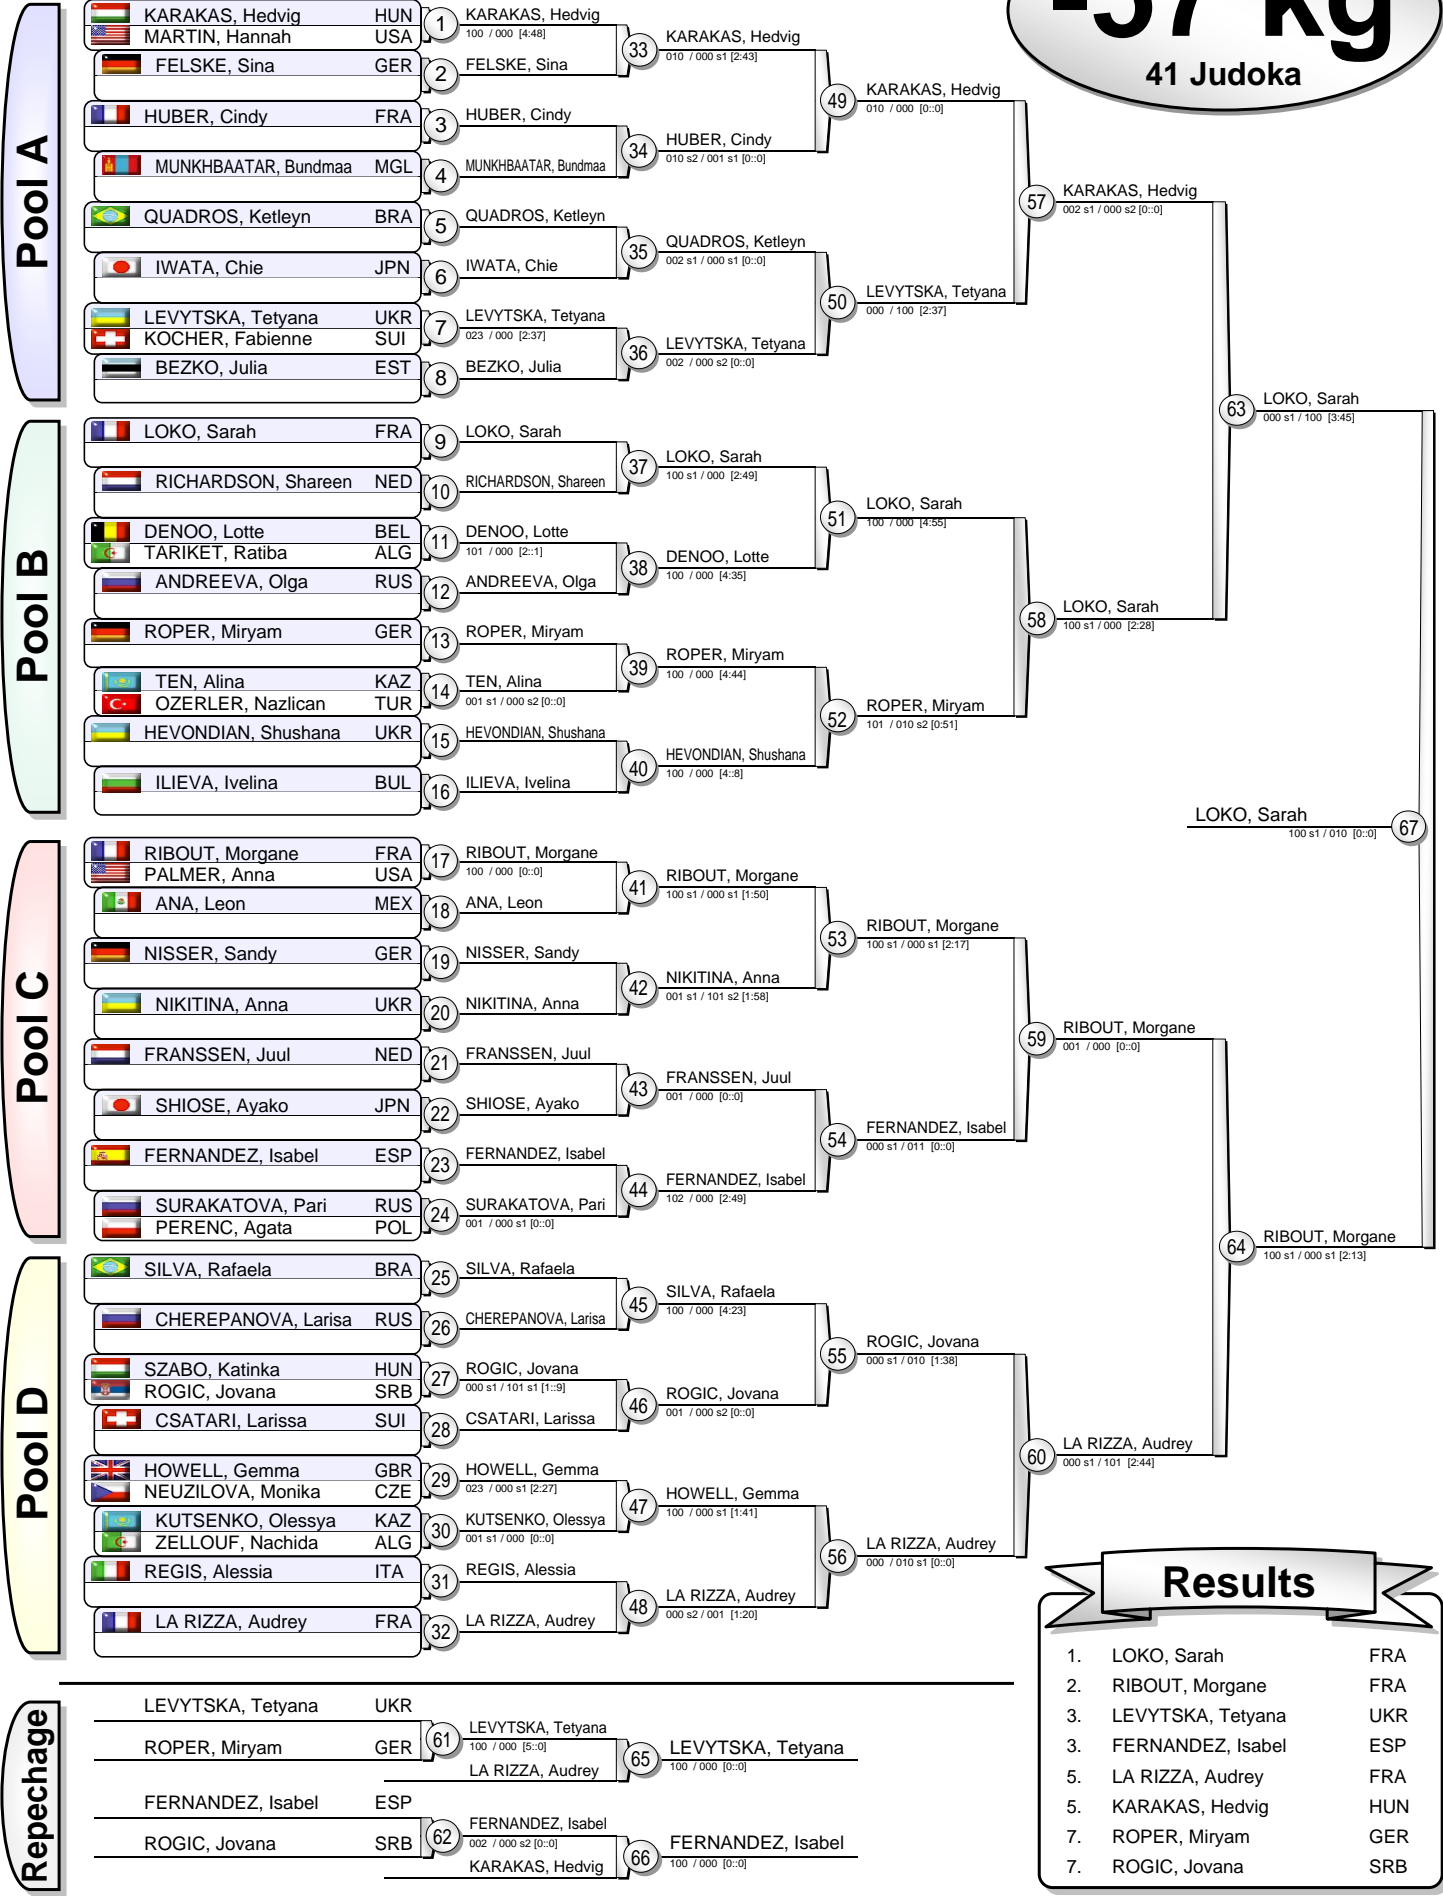

## Results

- HE, Hongmei CHN
- CATUNA, Andreea Florina ROU
- KRAEH, Mareen GER
- MINGAZOVA, Lenariya KAZ
- SAMAT, Aynur TUR
- FORCINITI, Rosalba ITA
- BRAVIK, Kitty NED

# EJU World Cup Women Prague 2011

(CZE Prague, 26-27 February 2011)

**-57 kg**  
41 Judoka