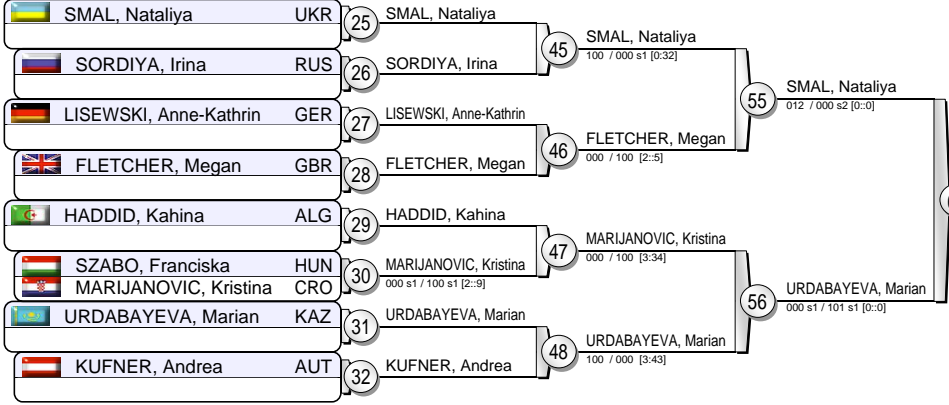

# EJU World Cup Women Prague 2011

(CZE Prague, 26-27 February 2011)

**-70 kg**  
37 Judoka

**Pool A**

**Pool B**

**Pool C**

**Pool D**

**Repechage**