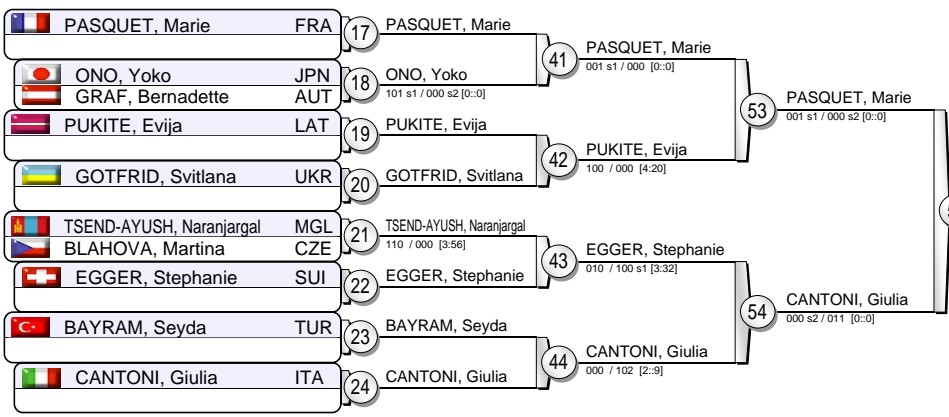

# EJU World Cup Women Prague 2011

(CZE Prague, 26-27 February 2011)

**-70 kg**  
37 Judoka

**Pool A**

**Pool B**

**Pool C**

**Pool D**

**Repechage**