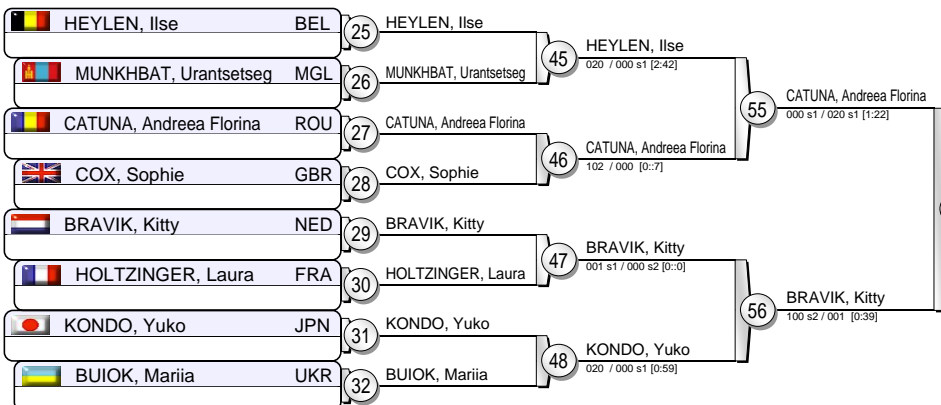

# EJU World Cup Women Prague 2011

(CZE Prague, 26-27 February 2011)

**-52 kg**  
33 Judoka

**Pool A**

**Pool B**

**Pool C**

**Pool D**

HE, Hongmei 100 s1 / 000 s1 [0:0] 67