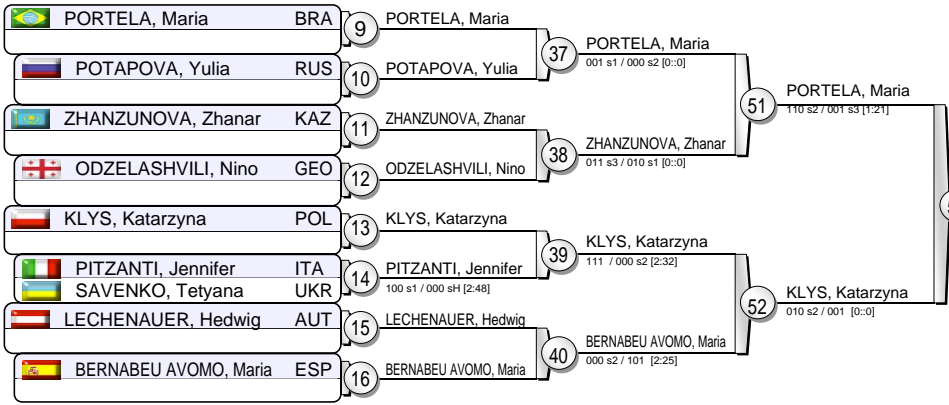

# EJU World Cup Women Prague 2011

(CZE Prague, 26-27 February 2011)

**-70 kg**  
37 Judoka

**Pool A**

**Pool B**

**Pool C**

**Pool D**

**Repechage**