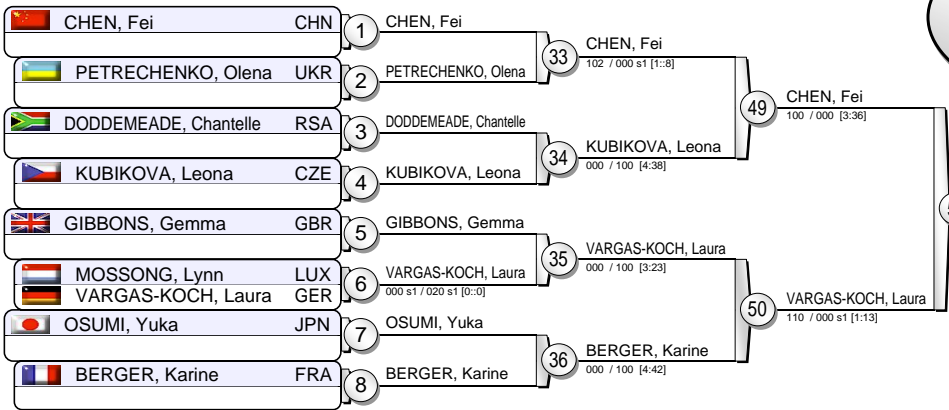

# EJU World Cup Women Prague 2011

(CZE Prague, 26-27 February 2011)

**-70 kg**  
37 Judoka

**Pool A**

**Pool B**

**Pool C**

**Pool D**

**Repechage**