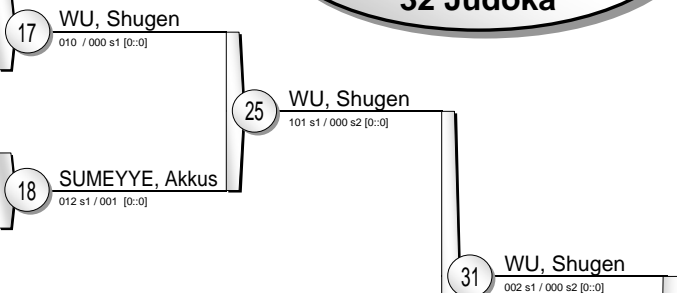

EJU World Cup Women Prague 2011

(CZE Prague, 26-27 February 2011)

-48 kg

32 Judoka

Pool A

WU, Shugen CHN	1	WU, Shugen	100 / 000 [3:23]
CHAUVE, Tiphaine FRA			
KOVACS, Diana ROU	2	PULKOSNIK, Katarzyna	000 s2 / 001 [0:0]
PULKOSNIK, Katarzyna POL			
SUMEYYE, Akkus TUR	3	SUMEYYE, Akkus	102 / 002 [1:55]
CHERNYAK, Maryna UKR			
GOLLER, Sabine GER	4	MORETTI, Elena	001 s2 / 011 s1 [0:0]
MORETTI, Elena ITA