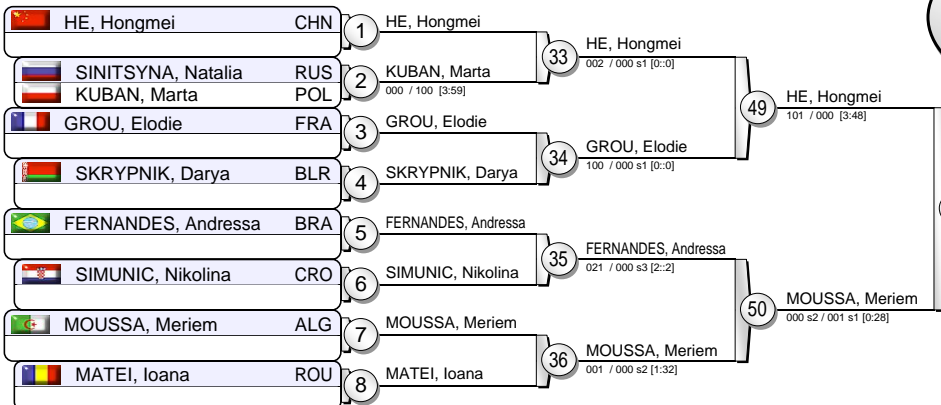

EJU World Cup Women Prague 2011

(CZE Prague, 26-27 February 2011)

-52 kg
33 Judoka

Pool A